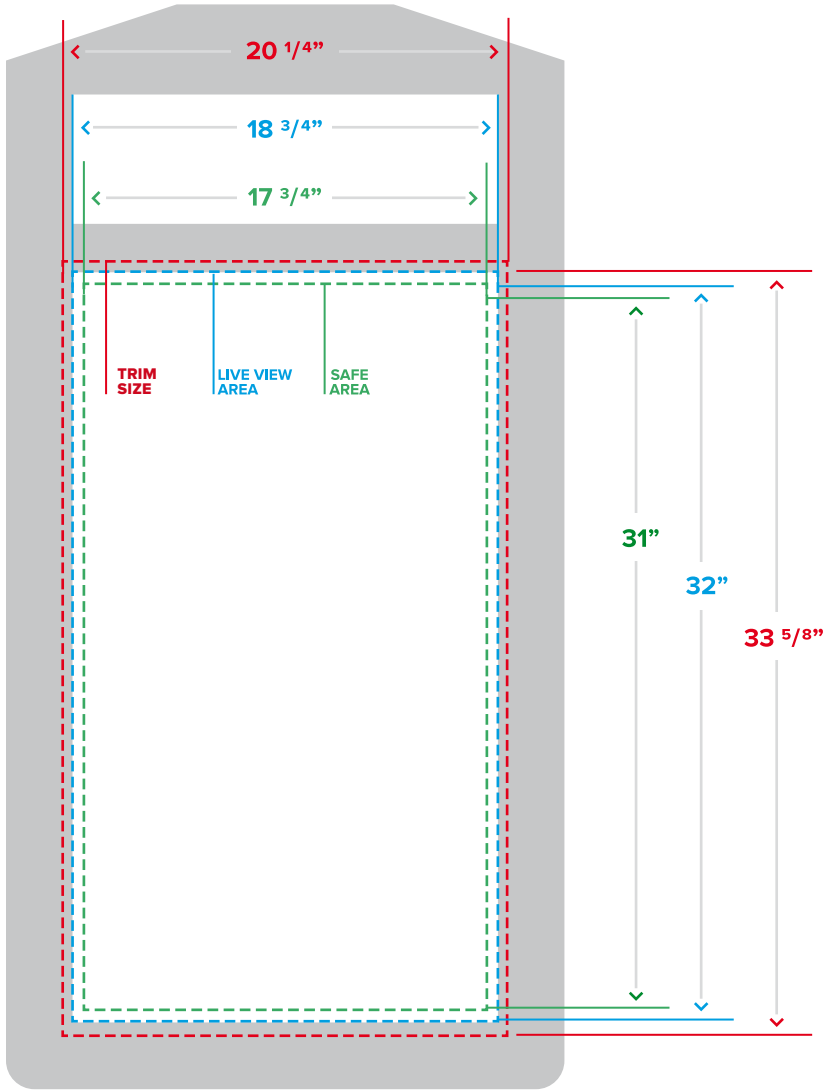

DIMENSIONS

Resolution:	150dpi (or vector)
Bleed	46 1/2"(w) x 69"(h)
Trim Size:	46"(w) x 68 1/2"(h)
Live View Area:	43 1/2"(w) x 66 1/2"(h)
Safe Area:	42 1/2"(w) x 65 1/2"(h)

FILE SPECIFICATIONS

UPDATED: 10.03.19

DIMENSIONS

Resolution: **150dpi (or vector)**
Bleed: **5'2"(w) x 7'2"(h)**
Trim / Live View: **5'(w) x 7'(h)**
Safe Area: **4'11"(w) x 6'11"(h)**

FILE SPECIFICATIONS

UPDATED: 10.03.19

- Adobe press ready PDF preferred
- Adobe EPS, Ai or PSD accepted with outlined or linked fonts
- Flattened images files accepted (TIFF, JPG)

BINS GEN 1

Located in high traffic urban area's and are key establishments across Western Canada.

DIMENSIONS

- Resolution: **300dpi (or vector)**
- Bleed: **20 3/4"(w) x 34 3/8"(h)**
- Trim Size: **20 1/4"(w) x 33 5/8"(h)**
- Live View Area: **18 3/4"(w) x 32"(h)**
- Safe Area: **17 3/4"(w) x 31"(h)**

DIMENSIONS

Resolution:	300dpi (or vector)
Bleed:	17 3/8"(w) x 29 3/4"(h)
Trim Size:	17 7/8"(w) x 29 1/4"(h)
Live View Area:	17 1/4"(w) x 28 5/8"(h)
Safe Area:	13 3/8"(w) x 24 3/4"(h)

FILE SPECIFICATIONS