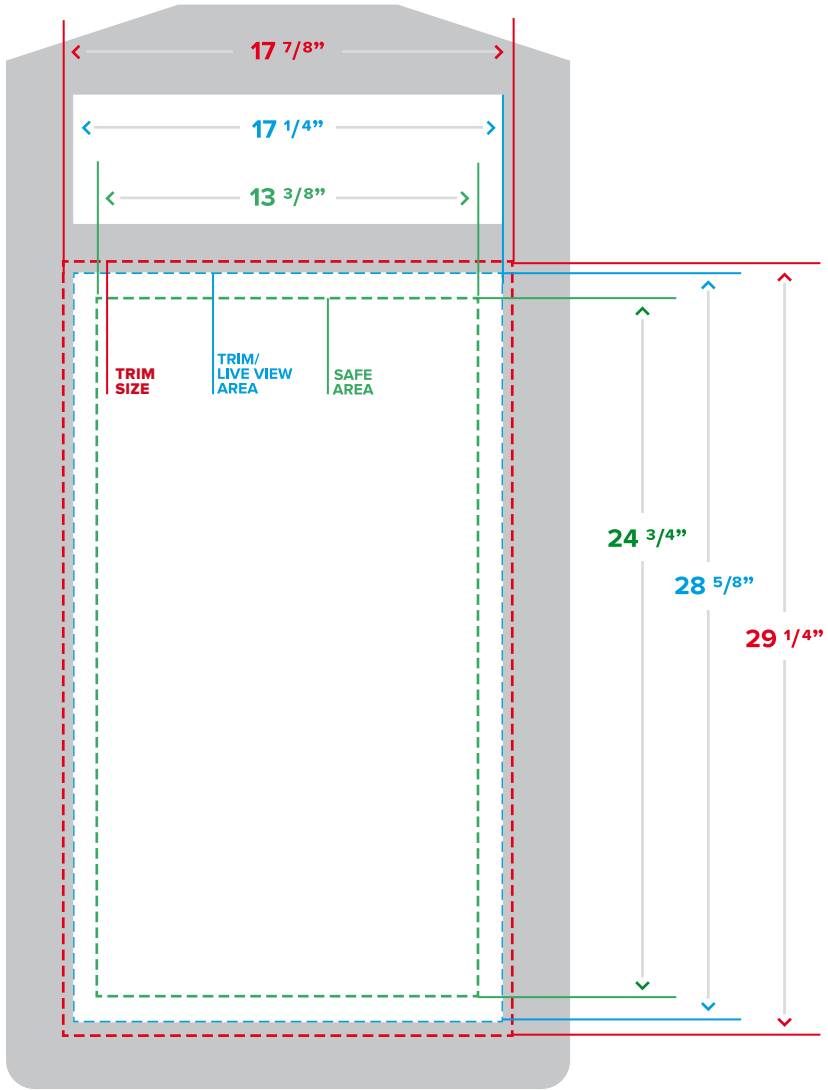

DIMENSIONS

Resolution:	150dpi (or vector)
Bleed	46 1/2"(w) x 69"(h)
Trim Size:	46"(w) x 68 1/2"(h)
Live View Area:	43 1/2"(w) x 66 1/2"(h)
Safe Area:	42 1/2"(w) x 65 1/2"(h)

FILE SPECIFICATIONS

UPDATED: 10.03.19

DIMENSIONS

Resolution: **150dpi (or vector)**
Bleed: **5'2"(w) x 7'2"(h)**
Trim / Live View: **5'(w) x 7'(h)**
Safe Area: **4'11"(w) x 6'11"(h)**

FILE SPECIFICATIONS

UPDATED: 10.03.19

- Adobe press ready PDF preferred
- Adobe EPS, Ai or PSD accepted with outlined or linked fonts
- Flattened images files accepted (TIFF, JPG)

BINS GEN 1

Located in high traffic urban area's and are key establishments across Western Canada.

DIMENSIONS

- Resolution: **300dpi (or vector)**
- Bleed: **20 3/4"(w) x 34 3/8"(h)**
- Trim Size: **20 1/4"(w) x 33 5/8"(h)**
- Live View Area: **18 3/4"(w) x 32"(h)**
- Safe Area: **17 3/4"(w) x 31"(h)**

DIMENSIONS

Resolution:	300dpi (or vector)
Bleed:	17 3/8"(w) x 29 3/4"(h)
Trim Size:	17 7/8"(w) x 29 1/4"(h)
Live View Area:	17 1/4"(w) x 28 5/8"(h)
Safe Area:	13 3/8"(w) x 24 3/4"(h)

FILE SPECIFICATIONS