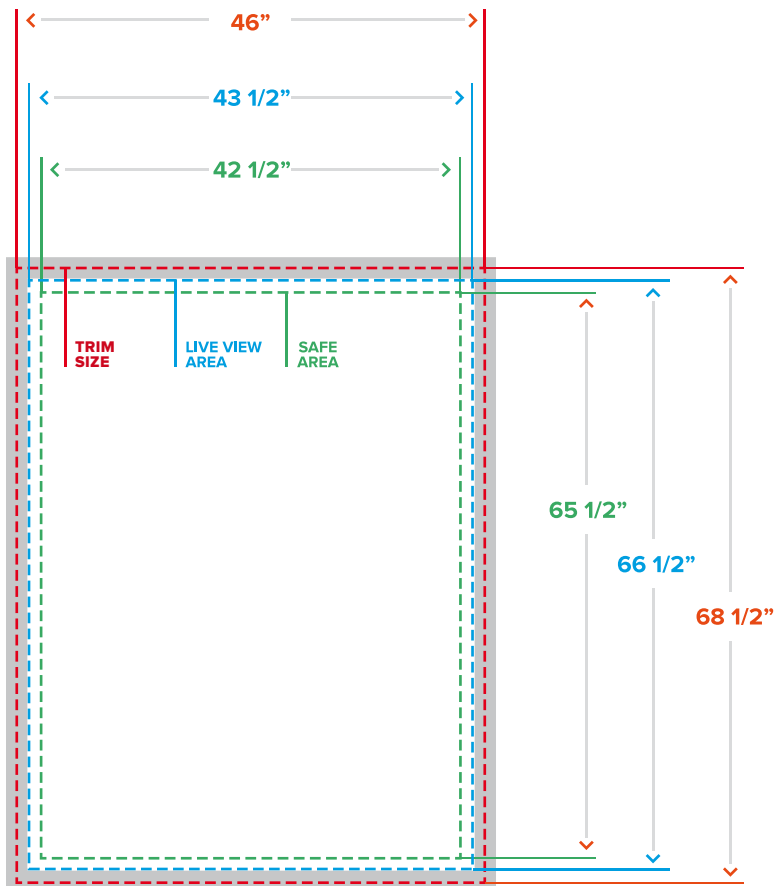

DIMENSIONS

- Resolution: **150dpi (or vector)**
- Bleed: **24"(w) x 32"(h)**
- Trim Size: **23 3/4"(w) x 31 3/4"(h)**
- Live View Area: **22"(w) x 30"(h)**
- Safe Area: **21"(w) x 29"(h)**

FILE SPECIFICATIONS

DIMENSIONS

Resolution:	150dpi (or vector)
Bleed	46 1/2"(w) x 69"(h)
Trim Size:	46"(w) x 68 1/2"(h)
Live View Area:	43 1/2"(w) x 66 1/2"(h)
Safe Area:	42 1/2"(w) x 65 1/2"(h)

FILE SPECIFICATIONS

UPDATED: 10.03.19

DIMENSIONS

Resolution: **150dpi (or vector)**
Bleed: **5'2"(w) x 7'2"(h)**
Trim / Live View: **5'(w) x 7'(h)**
Safe Area: **4'11"(w) x 6'11"(h)**

FILE SPECIFICATIONS

UPDATED: 10.03.19

- Adobe press ready PDF preferred
- Adobe EPS, Ai or PSD accepted with outlined or linked fonts
- Flattened images files accepted (TIFF, JPG)

DIMENSIONS

Resolution:	300dpi (or vector)
Bleed:	17 3/8"(w) x 29 3/4"(h)
Trim Size:	17 7/8"(w) x 29 1/4"(h)
Live View Area:	17 1/4"(w) x 28 5/8"(h)
Safe Area:	13 3/8"(w) x 24 3/4"(h)

FILE SPECIFICATIONS