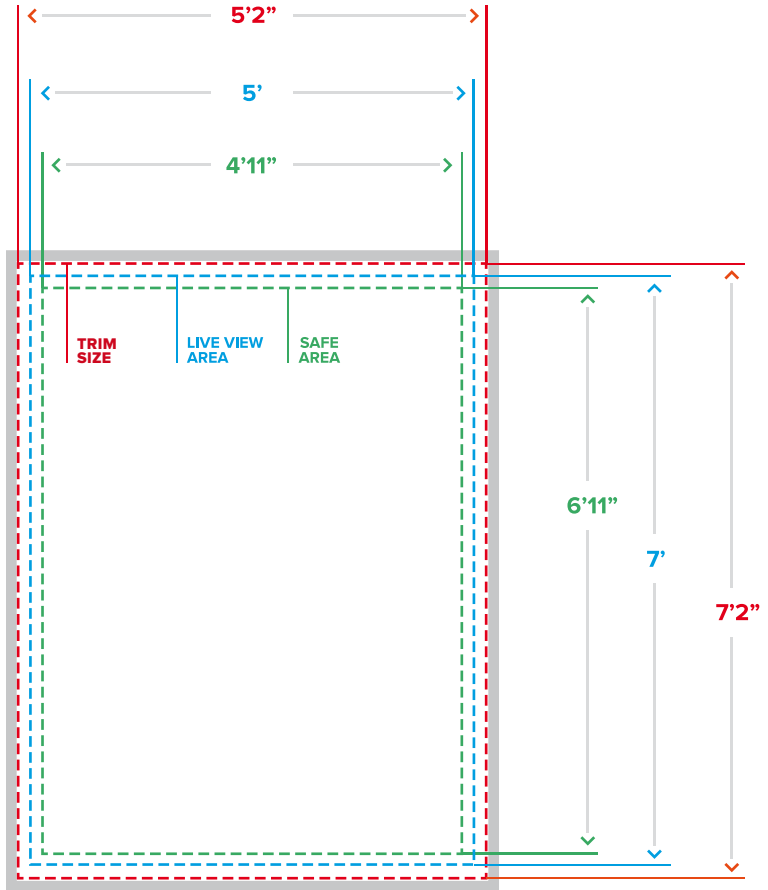

DIMENSIONS

- Resolution: **150dpi (or vector)**
- Bleed: **24"(w) x 32"(h)**
- Trim Size: **23 3/4"(w) x 31 3/4"(h)**
- Live View Area: **22"(w) x 30"(h)**
- Safe Area: **21"(w) x 29"(h)**

FILE SPECIFICATIONS

DIMENSIONS

Resolution:	150dpi (or vector)
Bleed	46 1/2"(w) x 69"(h)
Trim Size:	46"(w) x 68 1/2"(h)
Live View Area:	43 1/2"(w) x 66 1/2"(h)
Safe Area:	42 1/2"(w) x 65 1/2"(h)

FILE SPECIFICATIONS

UPDATED: 10.03.19

DIMENSIONS

Resolution: **150dpi (or vector)**
Bleed: **5'2"(w) x 7'2"(h)**
Trim / Live View: **5'(w) x 7'(h)**
Safe Area: **4'11"(w) x 6'11"(h)**

FILE SPECIFICATIONS

UPDATED: 10.03.19

- Adobe press ready PDF preferred
- Adobe EPS, Ai or PSD accepted with outlined or linked fonts
- Flattened images files accepted (TIFF, JPG)

DIMENSIONS

Resolution:	300dpi (or vector)
Bleed:	17 3/8"(w) x 29 3/4"(h)
Trim Size:	17 7/8"(w) x 29 1/4"(h)
Live View Area:	17 1/4"(w) x 28 5/8"(h)
Safe Area:	13 3/8"(w) x 24 3/4"(h)

FILE SPECIFICATIONS