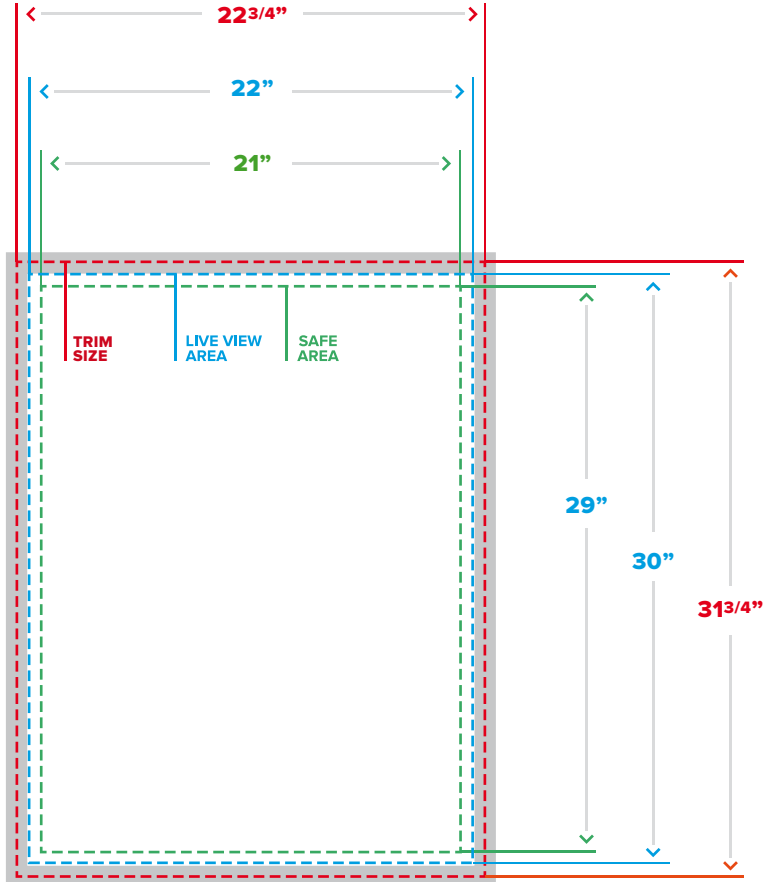

DIMENSIONS

- Resolution: **300dpi (or vector)**
- Trim Area: **13"(w) x 17"(h)**
- Live View Area: **11 7/8"(w) x 15 7/8"(h)**
- Safe Area: **11 3/8"(w) x 15 3/8"(h)**

FILE SPECIFICATIONS

- Adobe press ready PDF preferred
- Adobe EPS, Ai or PSD accepted with outlined or linked fonts
- Flattened images files accepted (TIFF, JPG)

DIMENSIONS

- Resolution: **150dpi (or vector)**
- Bleed: **24"(w) x 32"(h)**
- Trim Size: **23 3/4"(w) x 31 3/4"(h)**
- Live View Area: **22"(w) x 30"(h)**
- Safe Area: **21"(w) x 29"(h)**

FILE SPECIFICATIONS

DIMENSIONS

Resolution:	150dpi (or vector)
Bleed	46 1/2"(w) x 69"(h)
Trim Size:	46"(w) x 68 1/2"(h)
Live View Area:	43 1/2"(w) x 66 1/2"(h)
Safe Area:	42 1/2"(w) x 65 1/2"(h)

FILE SPECIFICATIONS

UPDATED: 10.03.19

DIMENSIONS

Resolution:	300dpi (or vector)
Bleed:	17 3/8"(w) x 29 3/4"(h)
Trim Size:	17 7/8"(w) x 29 1/4"(h)
Live View Area:	17 1/4"(w) x 28 5/8"(h)
Safe Area:	13 3/8"(w) x 24 3/4"(h)

FILE SPECIFICATIONS