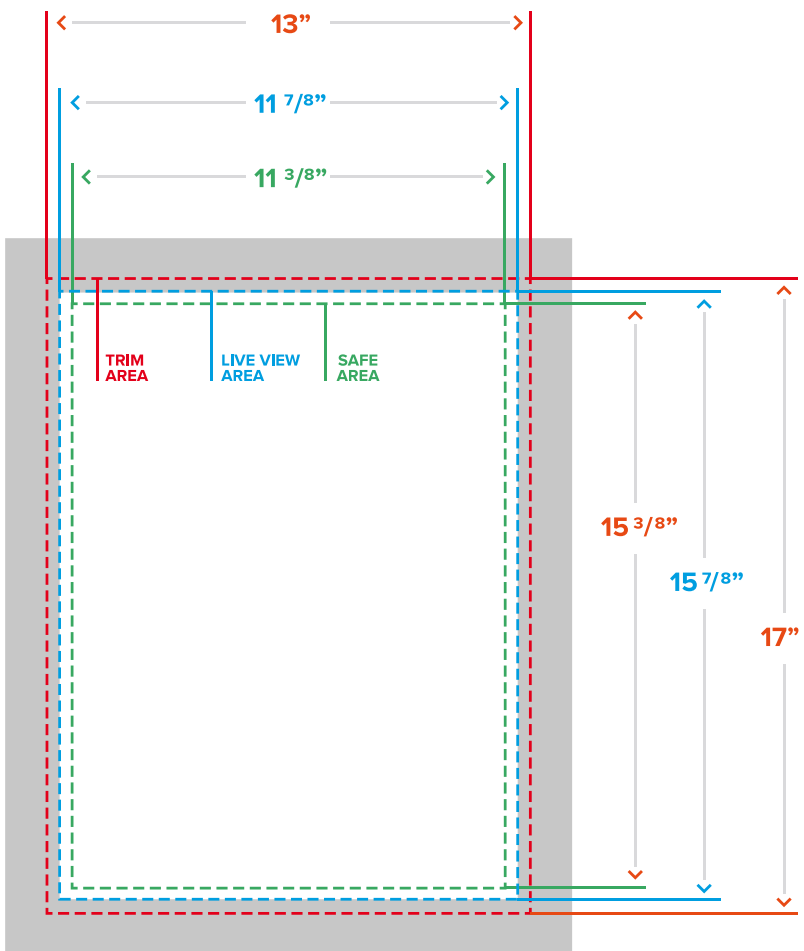

DIMENSIONS

- Resolution: **300dpi (or vector)**
- Trim Area: **13"(w) x 17"(h)**
- Live View Area: **11 7/8"(w) x 15 7/8"(h)**
- Safe Area: **11 3/8"(w) x 15 3/8"(h)**

FILE SPECIFICATIONS

- Adobe press ready PDF preferred
- Adobe EPS, Ai or PSD accepted with outlined or linked fonts
- Flattened images files accepted (TIFF, JPG)

DIMENSIONS

- Resolution: **150dpi (or vector)**
- Bleed: **24"(w) x 32"(h)**
- Trim Size: **23 3/4"(w) x 31 3/4"(h)**
- Live View Area: **22"(w) x 30"(h)**
- Safe Area: **21"(w) x 29"(h)**

FILE SPECIFICATIONS

DIMENSIONS

Resolution:	150dpi (or vector)
Bleed	46 1/2"(w) x 69"(h)
Trim Size:	46"(w) x 68 1/2"(h)
Live View Area:	43 1/2"(w) x 66 1/2"(h)
Safe Area:	42 1/2"(w) x 65 1/2"(h)

FILE SPECIFICATIONS

UPDATED: 10.03.19

DIMENSIONS

Resolution:	300dpi (or vector)
Bleed:	17 3/8"(w) x 29 3/4"(h)
Trim Size:	17 7/8"(w) x 29 1/4"(h)
Live View Area:	17 1/4"(w) x 28 5/8"(h)
Safe Area:	13 3/8"(w) x 24 3/4"(h)

FILE SPECIFICATIONS